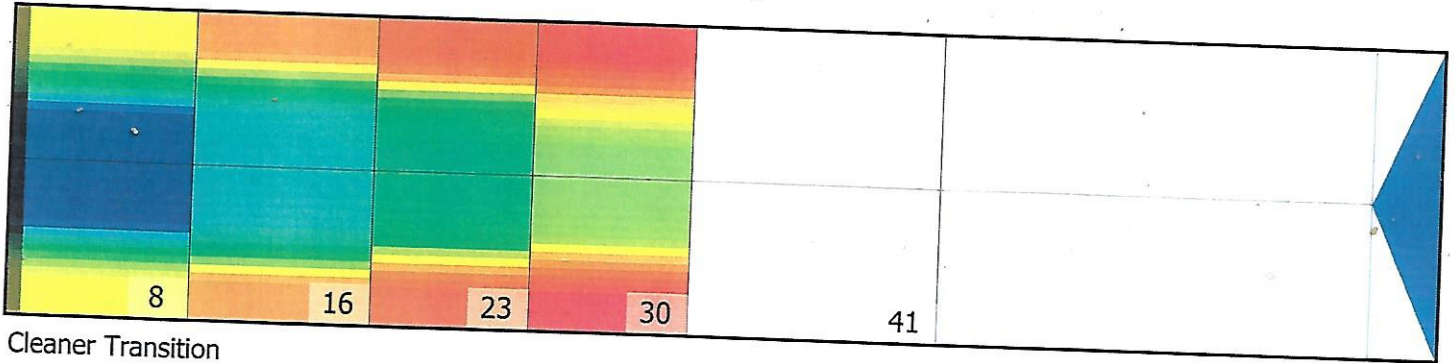

BEATEN PATH

Conditioner:

Cleaner:

Zone Configuration

Cleaner Transition

X