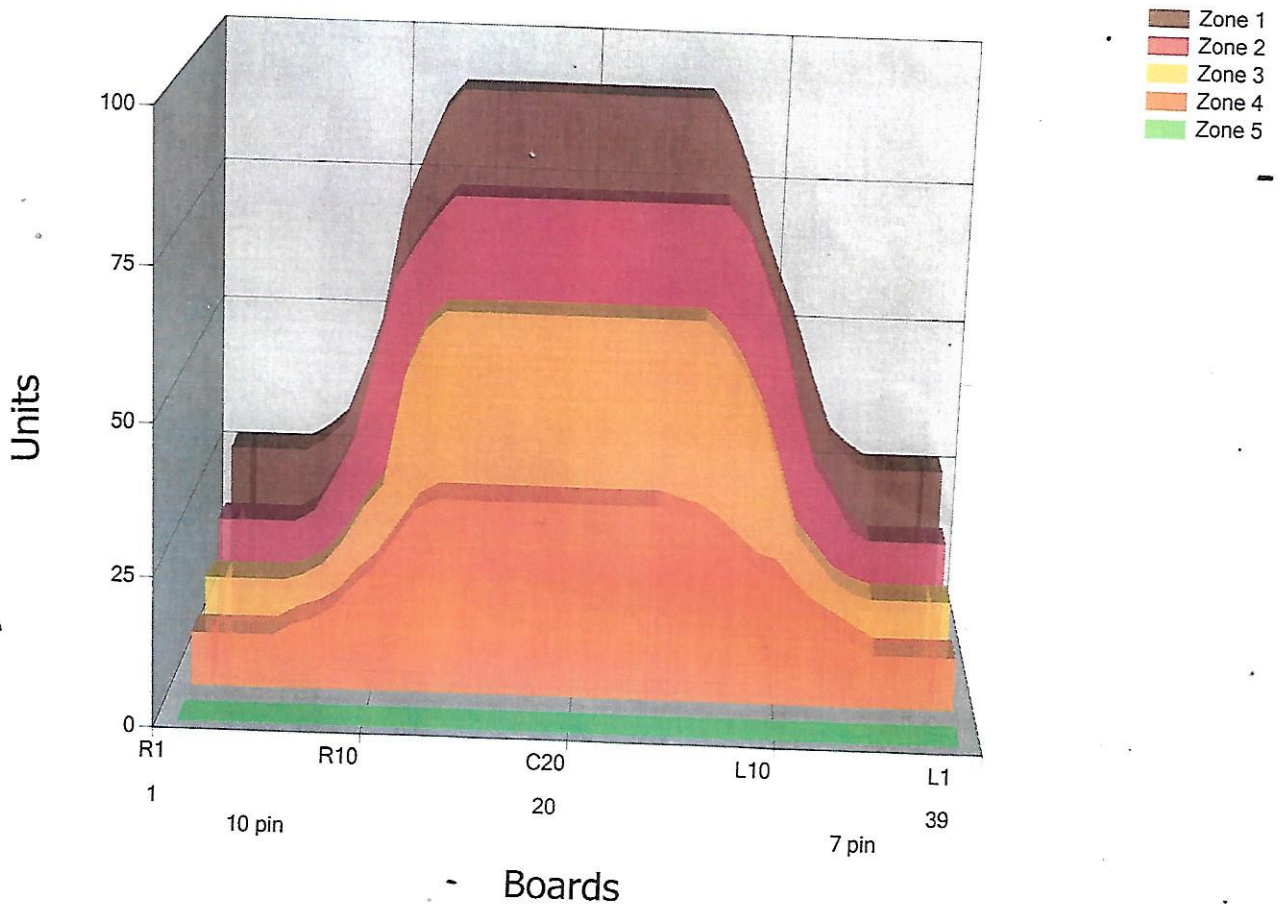

BEATEN PATH

Conditioner:

Cleaner:

Zone Configuration

Cleaner Transition

X