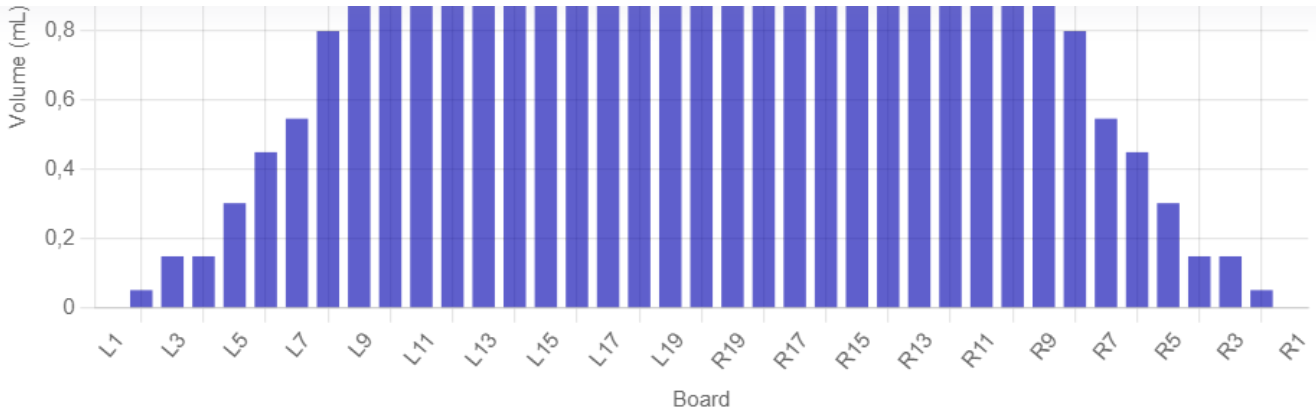

[Delete](#)

Pattern Length: 43 ft

Cleaner Distance: 50 ft

Zones: 7

Volume: 31.50 mL

Home / Private Library / Pattern Overview

RATIO DETAIL

3L-7L : 18L-18R	8L-12L : 18L-18R	13L-17L : 18L-18R	18L-18R : 17R-13R	18L-18R : 12R-8R	18L-18R : 7R-3R
Outside Track : Middle	Middle Track : Middle	Inside Track : Middle	Middle : Inside Track	Middle : Middle Track	Middle : Outside Track
3.75	1.18	1.00	1.00	1.18	3.75