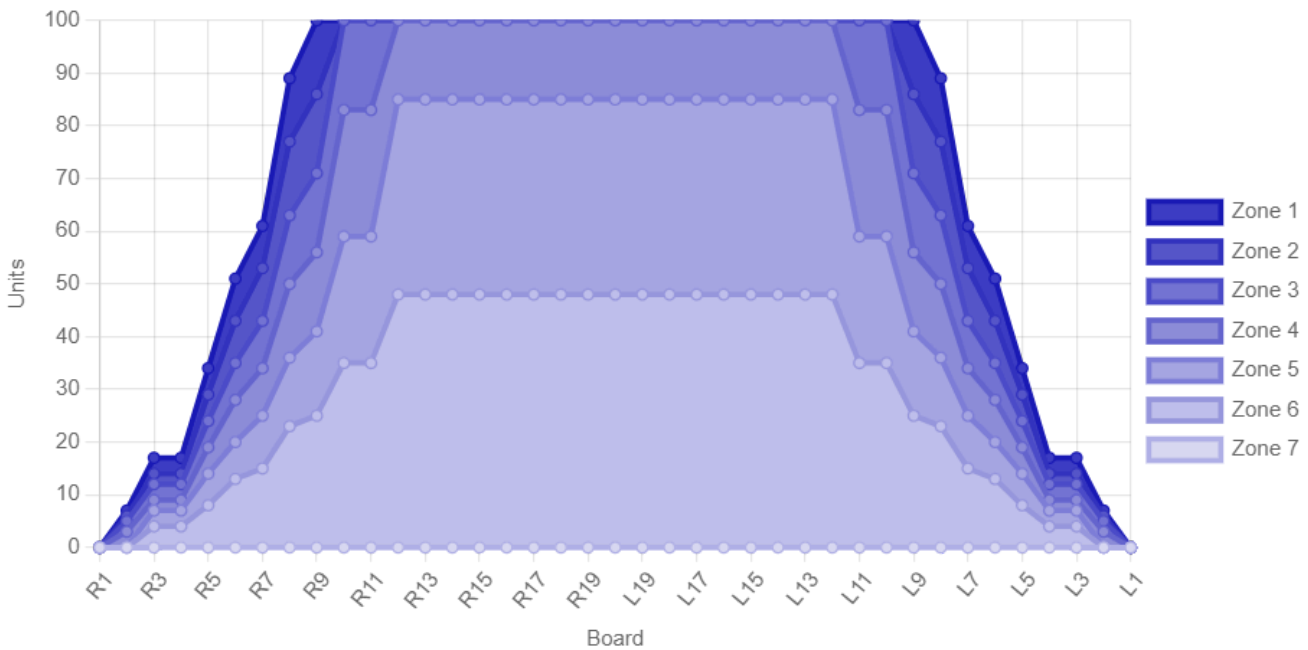

[Delete](#)

Pattern Length: 43 ft

Cleaner Distance: 50 ft

Zones: 7

Volume: 31.50 mL

Home / Private Library / Pattern Overview

RATIO DETAIL

3L-7L : 18L-18R	8L-12L : 18L-18R	13L-17L : 18L-18R	18L-18R : 17R-13R	18L-18R : 12R-8R	18L-18R : 7R-3R
Outside Track : Middle	Middle Track : Middle	Inside Track : Middle	Middle : Inside Track	Middle : Middle Track	Middle : Outside Track
3.75	1.18	1.00	1.00	1.18	3.75