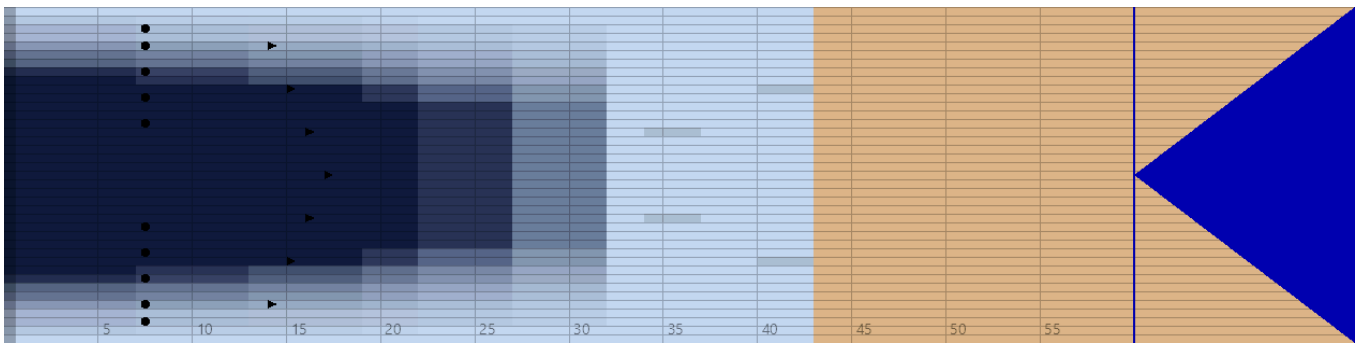

[Delete](#)

Pattern Length: 43 ft

Cleaner Distance: 50 ft

Zones: 7

Volume: 31.50 mL

Home / Private Library / Pattern Overview

RATIO DETAIL

3L-7L : 18L-18R	8L-12L : 18L-18R	13L-17L : 18L-18R	18L-18R : 17R-13R	18L-18R : 12R-8R	18L-18R : 7R-3R
Outside Track : Middle	Middle Track : Middle	Inside Track : Middle	Middle : Inside Track	Middle : Middle Track	Middle : Outside Track
3.75	1.18	1.00	1.00	1.18	3.75