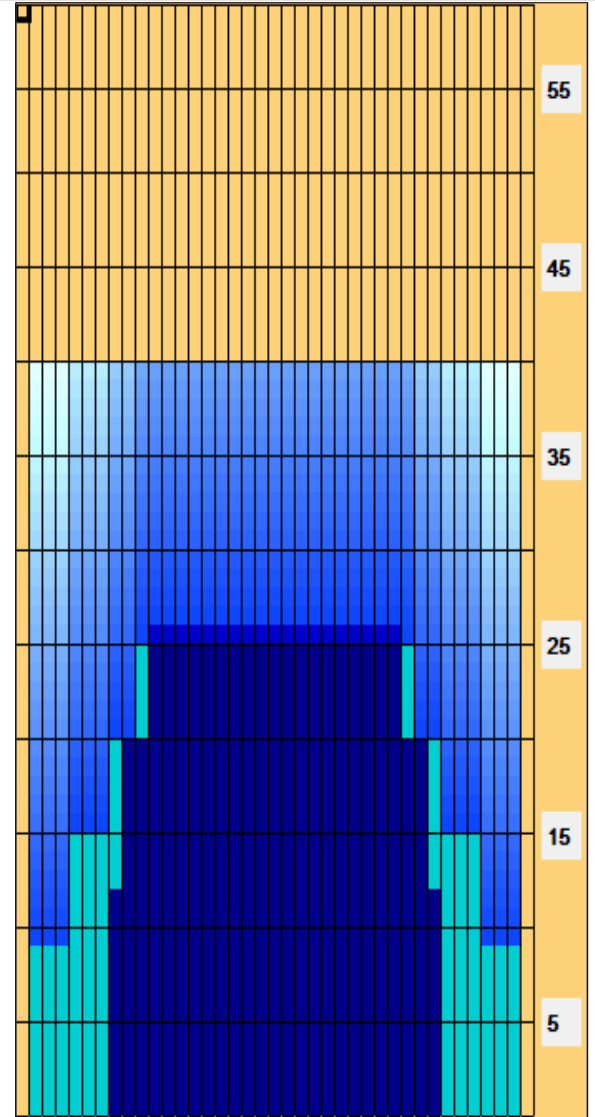

Norwegian Youth Championships V1

Oil Pattern Distance: 40 Feet   **Reverse Brush Drop:** 33 Feet   **Oil Per Board:** Multiple uL
Forward Oil Total: 18.8 mL   **Reverse Oil Total:** 7.85 mL   **Volume Oil Total:** 26.65 mL
Forward Boards Crossed: 376 Boards   **Reverse Boards Crossed:** 157 Boards   **Total Boards Crossed:** 533 Boards

Start	Stop	Loads	Mics	Speed	Crossed	Start	End	Feet	T.Oil	
1	2L	2R	6	50	14	222	0.0	9.9	11100	
2	5L	5R	2	50	18	62	9.9	15.0	5.1	3100
3	8L	8R	2	50	18	50	15.0	20.1	5.1	2500
4	10L	10R	2	50	18	42	20.1	25.2	5.1	2100
5	2L	2R	0	50	22	0	25.2	32.0	6.8	0
6	2L	2R	0	50	26	0	32.0	40.0	8.0	0

Start	Stop	Loads	Mics	Speed	Crossed	Start	End	Feet	T.Oil	
1	2L	2R	0	50	26	0	40.0	26.0	-14.0	0
2	11L	11R	2	50	22	38	26.0	19.8	-6.2	1900
3	9L	9R	3	50	18	69	19.8	12.2	-7.6	3450
4	8L	8R	2	50	18	50	12.2	7.1	-5.1	2500
5	2L	2R	0	50	14	0	7.1	0.0	-7.1	0

Conditioner:
Type In or Select One
TransferType:
Type In or Select One

- Forward
- Reverse
- Combined
- Buff