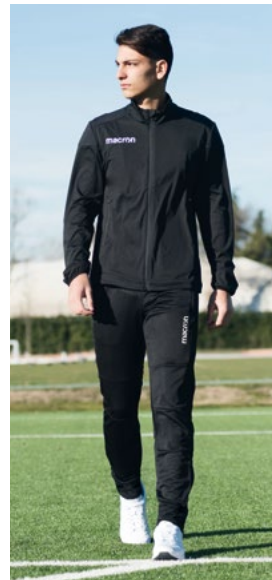

COURMAYER
SOFTSHELL JACKET