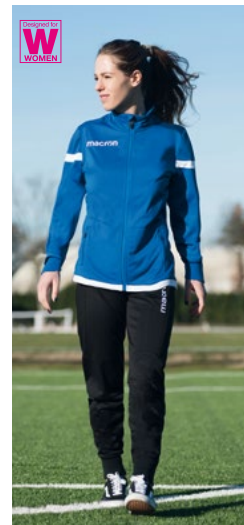

TANATOS MICRO FULL ZIP TOP
TANATOS MICRO PANT

VICTORY FULL ZIP TOP
ERA PANT

BRILLIANCE MICRO FULL ZIP TOP
SAFON PANT

CHIMERA TRACKSUIT

TOTAL LOOK
CAMPIONE

EOS FULL ZIP TOP
OSIRIS HERO PANT

TOTAL LOOK
COMPETITION