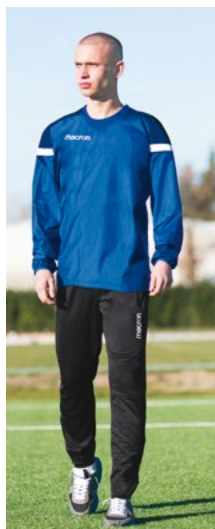

ZURICH WINDRBEAKER

TOTAL
LOOK
COMPETITION