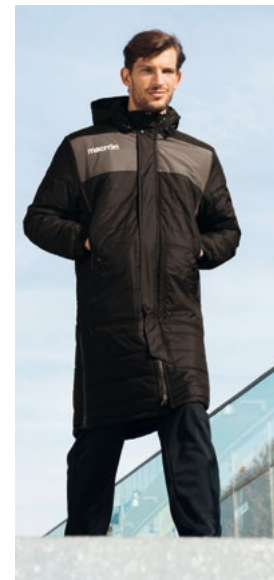

SUVA
LONG PADDED JACKET