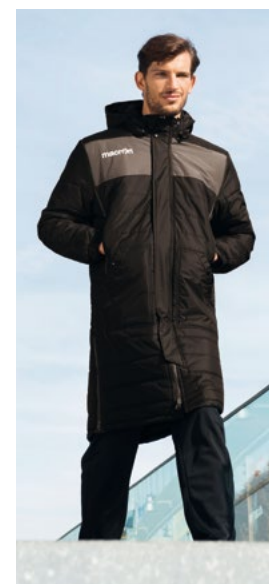

SUVA
LONG PADDED JACKET

COLOURS

02 **01**
ROSSO/BIANCO
RED/WHITE

03 **01**
BLU ROYAL/BIANCO
ROYAL BLUE/WHITE

07 **01**
NAVY/BIANCO
NAVY/WHITE

09 **01**
NERO/BIANCO
BLACK/WHITE

09 **04**
NERO/VERDE
BLACK/GREEN

09 **05**
NERO/GIALLO
BLACK/YELLOW

TOTAL LOOKS

FOOTBALL

TRAINING

TRACKSUITS

ACTIVE

FREE TIME

JACKETS

ACCESSORIES