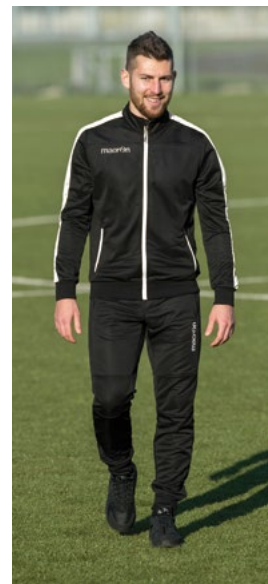

TALENT 1/4 ZIP TOP
DESNA PANT

TALENT 1/4 ZIP TOP
FINLAY 3/4 PANT

TALENT 1/4 ZIP TOP
KURA BERMUDA

OPI FULL ZIP TOP
NEPRI PANT

OPI FULL ZIP TOP
MOIRE PANT

SKA HOODY POLYFLEECE
MOIRE PANT

MONTREAL
WINDBREAKER

SURAT WATERPROOF
RAIN JACKET